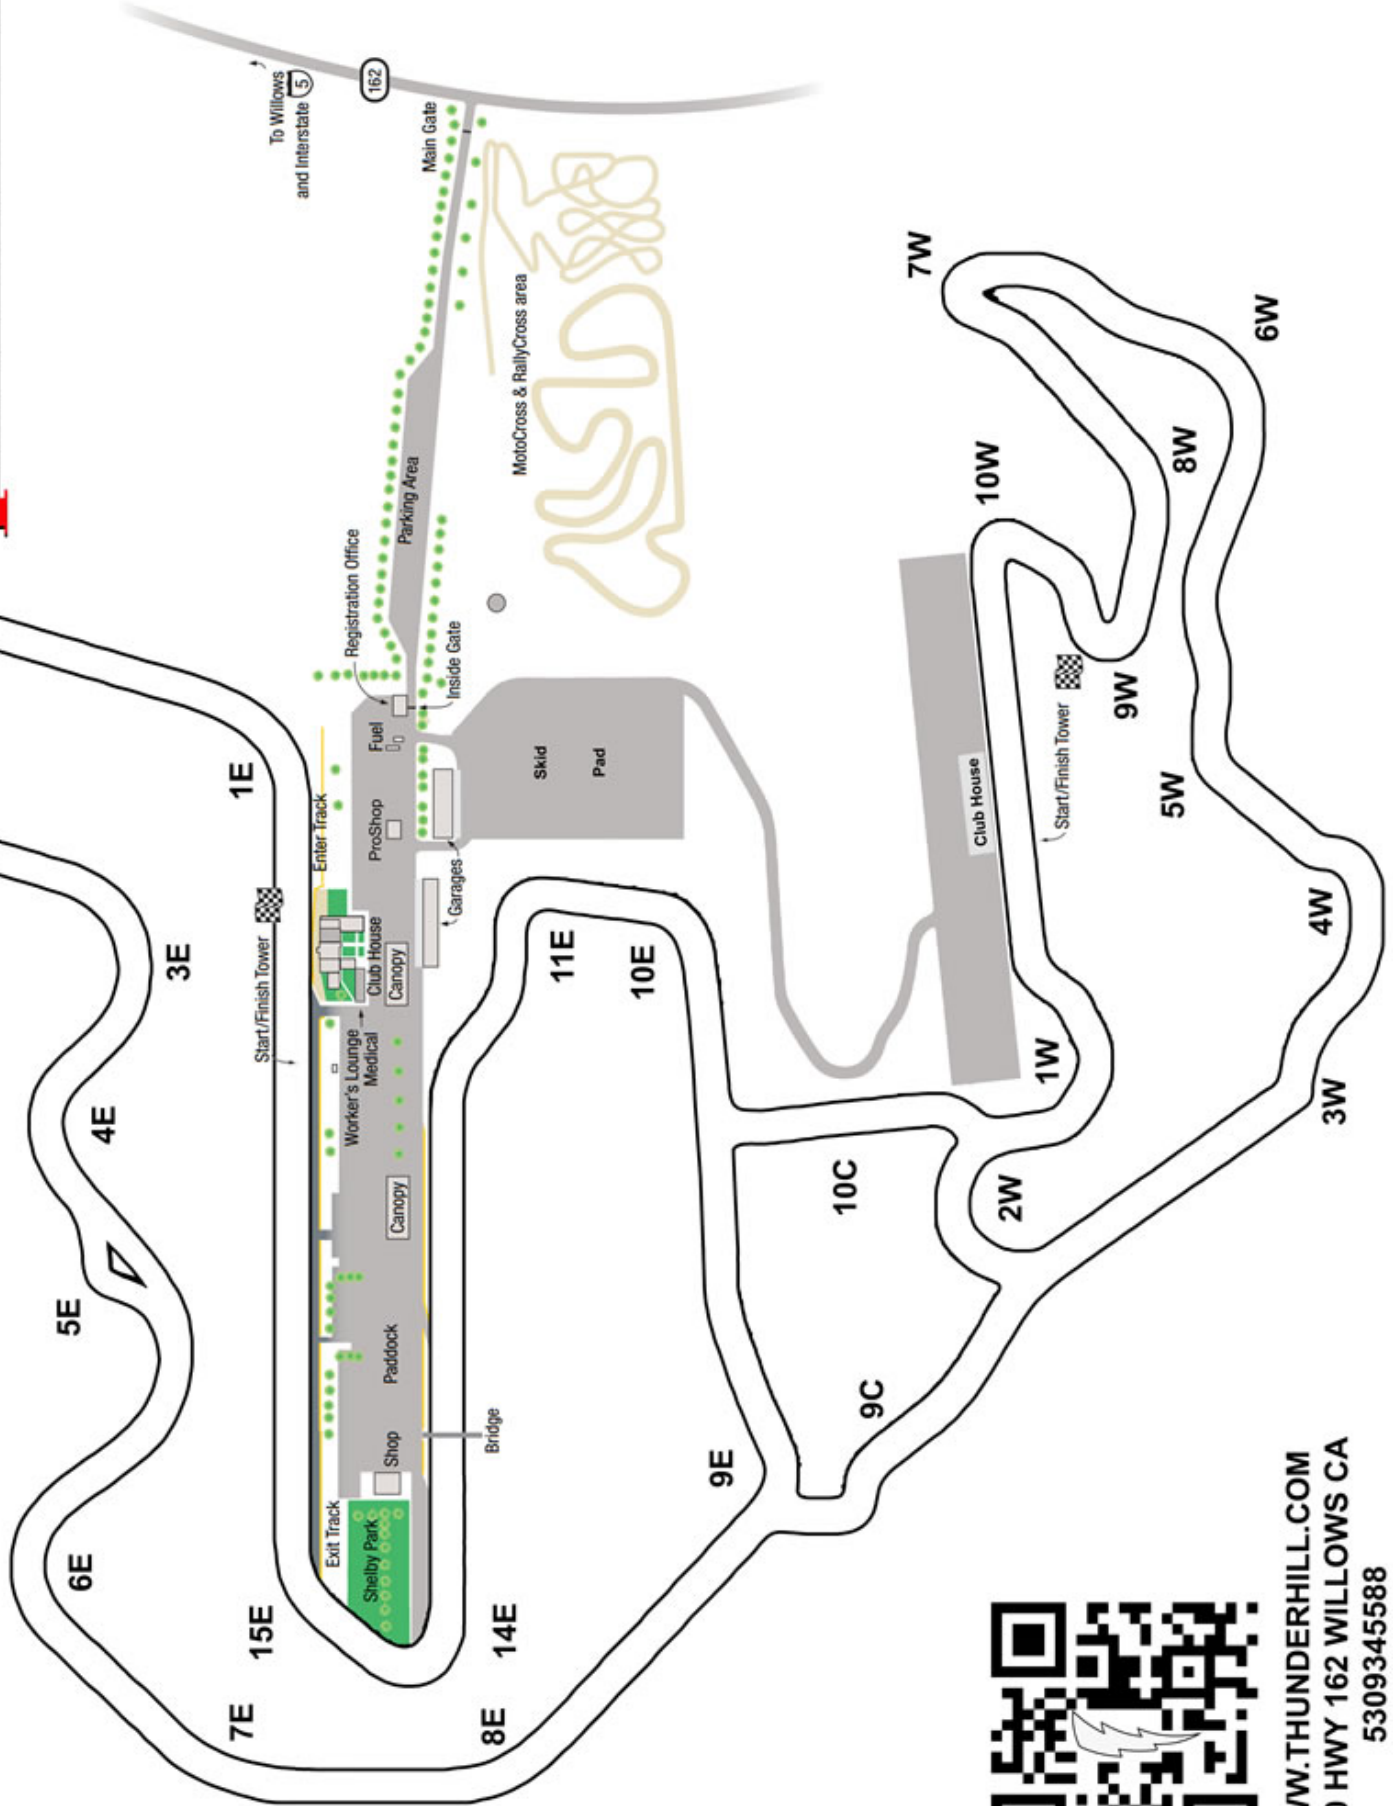

THUNDERHILL TRACEWAY PARK

WWW.THUNDERHILL.COM
5250 HWY 162 WILLOWS CA
5309345588